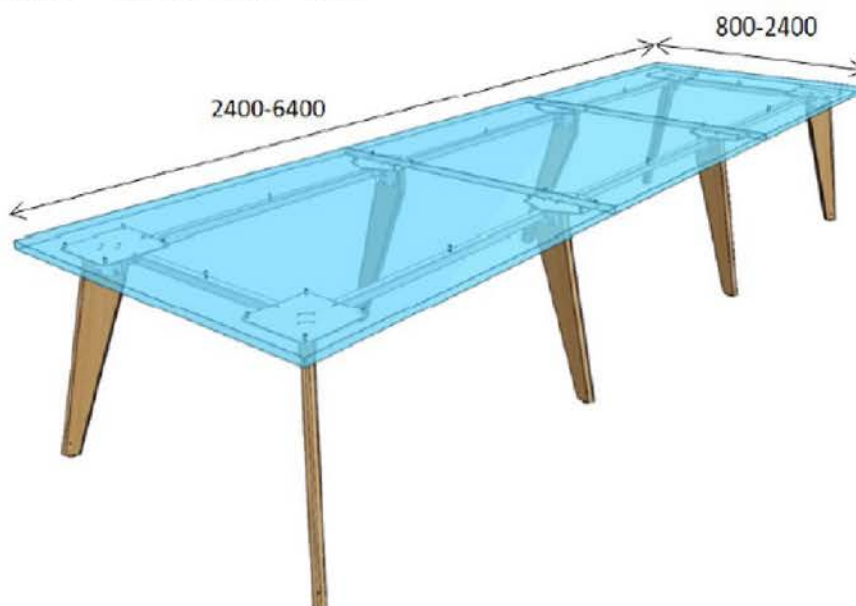

RAMO

insieme
TOGETHER

Ramo Meet is a modular meeting/boardroom table system. The slim profile of the connecting rails increases knee space around the entire perimeter of the tabletop. Cleverly designed intermediate legs provide support on long spans and assist when splicing together multiple table tops. Ramo Meet is available in 4, 6 and 8 legged configurations.

The Ramo range expands from coffee and dining tables to boardrooms, meetings tables, and even workstations.

Ramo 4-leg table - one piece top

Ramo 6-leg table - two piece top

Ramo 8 leg table - three piece top

Ramo Poseur 4 Legs - One Piece Top

Lengths: 1400 to 2400mm

Width: 800mm

Ramo Poseur 4 Legs - Square/Circular - One Piece Top

Lengths: 1000 & 1200mm

Widths: 1000 & 1200mm

Circular: 1200, 1400 & 1600mm

Ramo Poseur 4 Legs - One Piece Top

Lengths: 1400 to 2400mm

Widths: 1000 & 1200mm

Ramo Poseur 6 Legs - Two Piece Top

Lengths: 2800 to 4000mm

Width: 1000 & 1200mm

Ramo Poseur 4 Legs - One Piece Top

Lengths: 4200 to 5400mm

Widths: 1000 & 1200mm