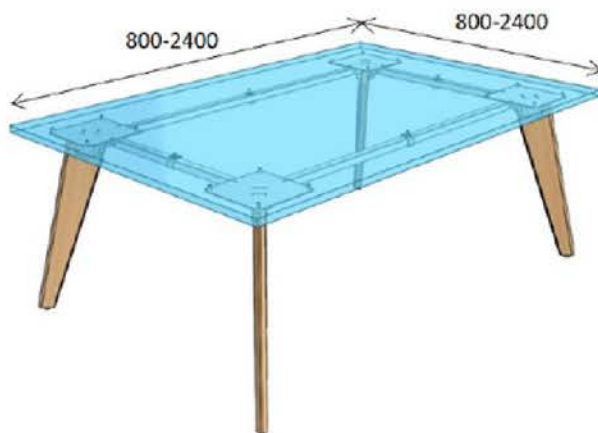

RAMO

insieme
TOGETHER

Ramo Meet is a modular meeting/boardroom table system. The slim profile of the connecting rails increases knee space around the entire perimeter of the tabletop. Cleverly designed intermediate legs provide support on long spans and assist when splicing together multiple table tops. Ramo Meet is available in 4, 6 and 8 legged configurations.

The Ramo range expands from coffee and dining tables to boardrooms, meetings tables, and even workstations.

Ramo 4-leg table - one piece top

Ramo 6-leg table - two piece top

Ramo 8 leg table - three piece top

Ramo Poseur 4 Legs - One Piece Top

Lengths: 1400 to 2400mm

Width: 800mm

Ramo Poseur 4 Legs - Square/Circular - One Piece Top

Lengths: 1000 & 1200mm

Widths: 1000 & 1200mm

Circular: 1200, 1400 & 1600mm

Ramo Poseur 4 Legs - One Piece Top

Lengths: 1400 to 2400mm

Widths: 1000 & 1200mm

Ramo Poseur 6 Legs - Two Piece Top

Lengths: 2800 to 4000mm

Width: 1000 & 1200mm

Ramo Poseur 4 Legs - One Piece Top

Lengths: 4200 to 5400mm

Widths: 1000 & 1200mm