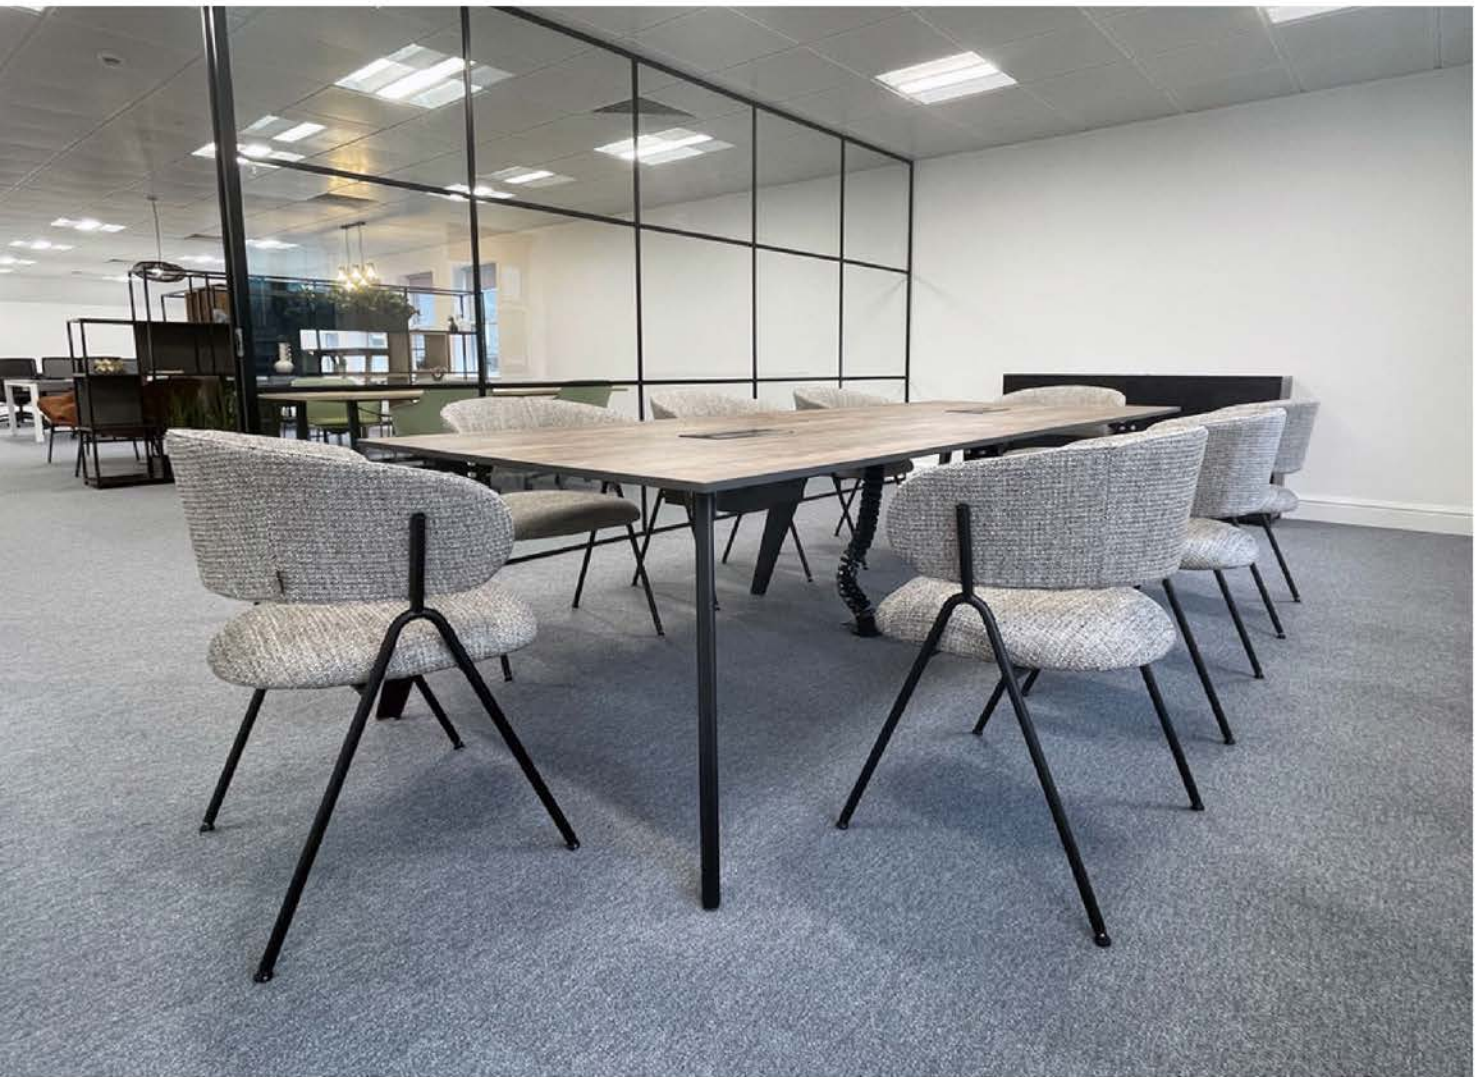

RAMO

insieme
TOGETHER

Ramo Meet is a modular meeting/boardroom table system. The slim profile of the connecting rails increases knee space around the entire perimeter of the tabletop. Cleverly designed intermediate legs provide support on long spans and assist when splicing together multiple table tops. Ramo Meet is available in 4, 6 and 8 legged configurations.

The Ramo range expands from coffee and dining tables to boardrooms, meetings tables, and even workstations.

Ramo 4-leg table - one piece top

Ramo 6-leg table - two piece top

Ramo 8 leg table - three piece top

Ramo Poseur 4 Legs - One Piece Top

Lengths: 1400 to 2400mm

Width: 800mm

Ramo Poseur 4 Legs - Square/Circular - One Piece Top

Lengths: 1000 & 1200mm

Widths: 1000 & 1200mm

Circular: 1200, 1400 & 1600mm

Ramo Poseur 4 Legs - One Piece Top