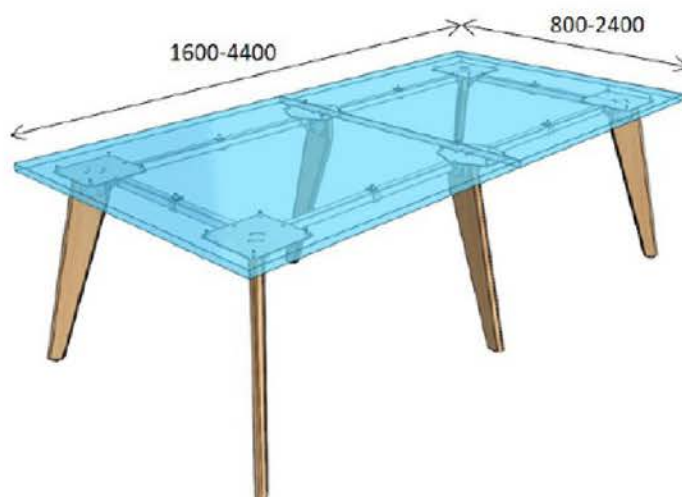

RAMO

insieme
TOGETHER

Ramo Meet is a modular meeting/boardroom table system. The slim profile of the connecting rails increases knee space around the entire perimeter of the tabletop. Cleverly designed intermediate legs provide support on long spans and assist when splicing together multiple table tops. Ramo Meet is available in 4, 6 and 8 legged configurations.

The Ramo range expands from coffee and dining tables to boardrooms, meetings tables, and even workstations.

Ramo 4-leg table - one piece top

Ramo 6-leg table - two piece top

Ramo 8 leg table - three piece top

Ramo Poseur 4 Legs - One Piece Top

Lengths: 1400 to 2400mm

Width: 800mm

Ramo Poseur 4 Legs - Square/Circular - One Piece Top

Lengths: 1000 & 1200mm

Widths: 1000 & 1200mm

Circular: 1200, 1400 & 1600mm

Ramo Poseur 4 Legs - One Piece Top

Lengths: 1400 to 2400mm

Widths: 1000 & 1200mm

Ramo Poseur 6 Legs - Two Piece Top

Lengths: 2800 to 4000mm

Width: 1000 & 1200mm

Ramo Poseur 4 Legs - One Piece Top

Lengths: 4200 to 5400mm

Widths: 1000 & 1200mm