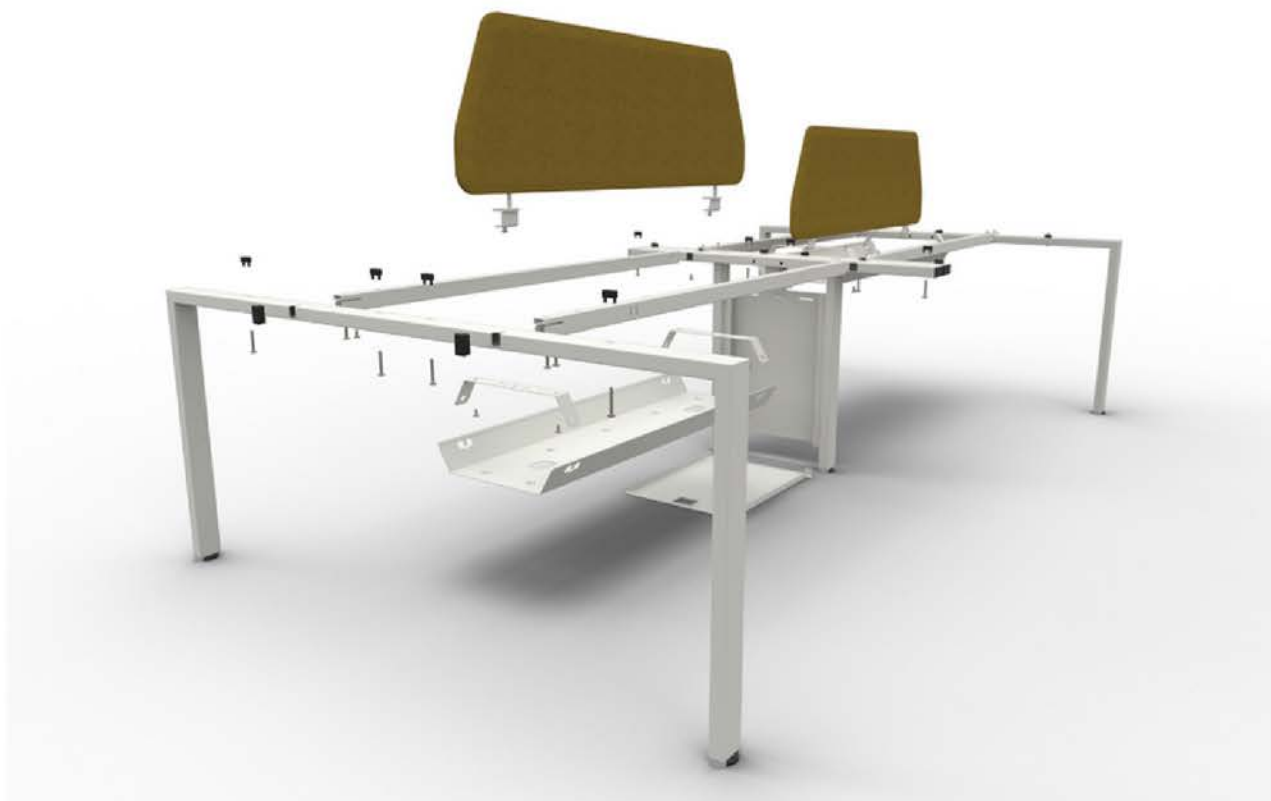

**OSIMO** 

  
**insieme**  
TOGETHER

The Osimo Bench platform has been designed to use the minimum amount of components possible. The system utilises an innovative leg-to-rail connection to create a stable product whilst providing a cost-effective solution for both desk and bench configurations. The Osimo platform uses a single cross rail on the desk version, and twin cross rails on the bench version, resulting in a universal top drilling pattern across both options, and the intermediate leg frames will enable the construction of multi-person runs.

## TECHNICAL

The Osimo system ranges from 800 to 1800mm in width and the desk frames are either 600, 700 or 800mm deep. There is also an intermediate leg to allow the creation of inline runs. A radial desk can be created by adding a return beam, leg and associated parts, allowing returns of 1200 -1800.

The back-to-back bench frames are 1200, 1400, or 1600mm deep, and with a universal intermediate leg, multi-person layouts can be constructed. A range of cable trays are available to facilitate cable management, and d-end support brackets, infill panel brackets and modesty panel brackets are also in the range. All end legs are detailed to accept an infill panel or modesty panel bracket.