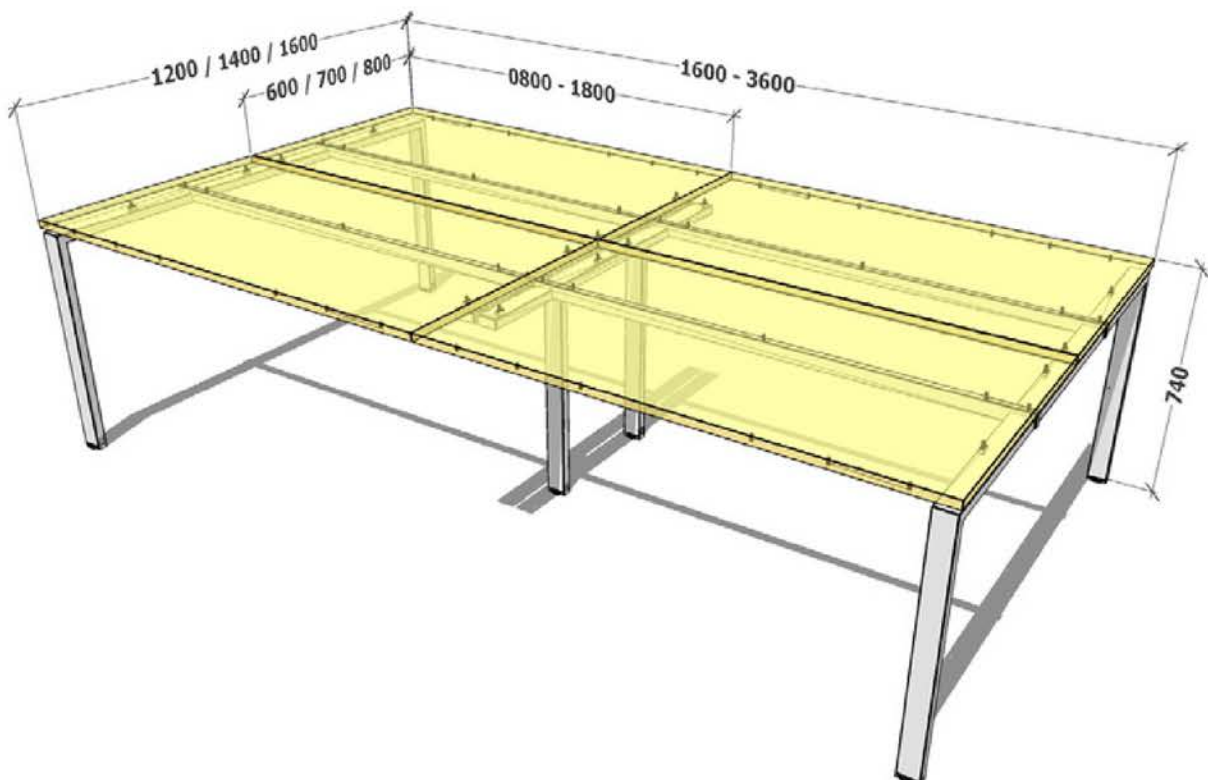

**OSIMO** 

  
**insieme**  
TOGETHER

The Osimo Bench platform has been designed to use the minimum amount of components possible. The system utilises an innovative leg-to-rail connection to create a stable product whilst providing a cost-effective solution for both desk and bench configurations. The Osimo platform uses a single cross rail on the desk version, and twin cross rails on the bench version, resulting in a universal top drilling pattern across both options, and the intermediate leg frames will enable the construction of multi-person runs.

## TECHNICAL

The Osimo system ranges from 800 to 1800mm in width and the desk frames are either 600, 700 or 800mm deep. There is also an intermediate leg to allow the creation of inline runs. A radial desk can be created by adding a return beam, leg and associated parts, allowing returns of 1200 -1800.

The back-to-back bench frames are 1200, 1400, or 1600mm deep, and with a universal intermediate leg, multi-person layouts can be constructed. A range of cable trays are available to facilitate cable management, and d-end support brackets, infill panel brackets and modesty panel brackets are also in the range. All end legs are detailed to accept an infill panel or modesty panel bracket.