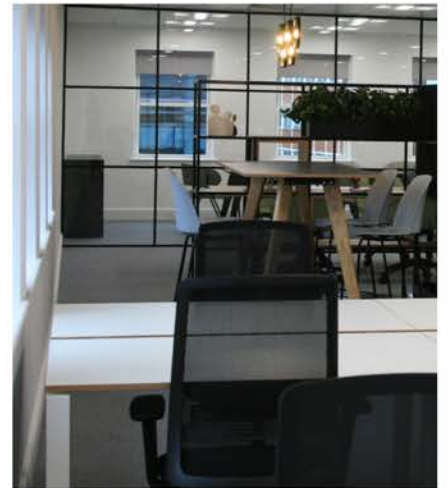

**OSIMO** 

  
**insieme**  
TOGETHER

The Osimo Bench platform has been designed to use the minimum amount of components possible. The system utilises an innovative leg-to-rail connection to create a stable product whilst providing a cost-effective solution for both desk and bench configurations. The Osimo platform uses a single cross rail on the desk version, and twin cross rails on the bench version, resulting in a universal top drilling pattern across both options, and the intermediate leg frames will enable the construction of multi-person runs.

## TECHNICAL

The Osimo system ranges from 800 to 1800mm in width and the desk frames are either 600, 700 or 800mm deep. There is also an intermediate leg to allow the creation of inline runs. A radial desk can be created by adding a return beam, leg and associated parts, allowing returns of 1200 -1800.

The back-to-back bench frames are 1200, 1400, or 1600mm deep, and with a universal intermediate leg, multi-person layouts can be constructed. A range of cable trays are available to facilitate cable management, and d-end support brackets, infill panel brackets and modesty panel brackets are also in the range. All end legs are detailed to accept an infill panel or modesty panel bracket.