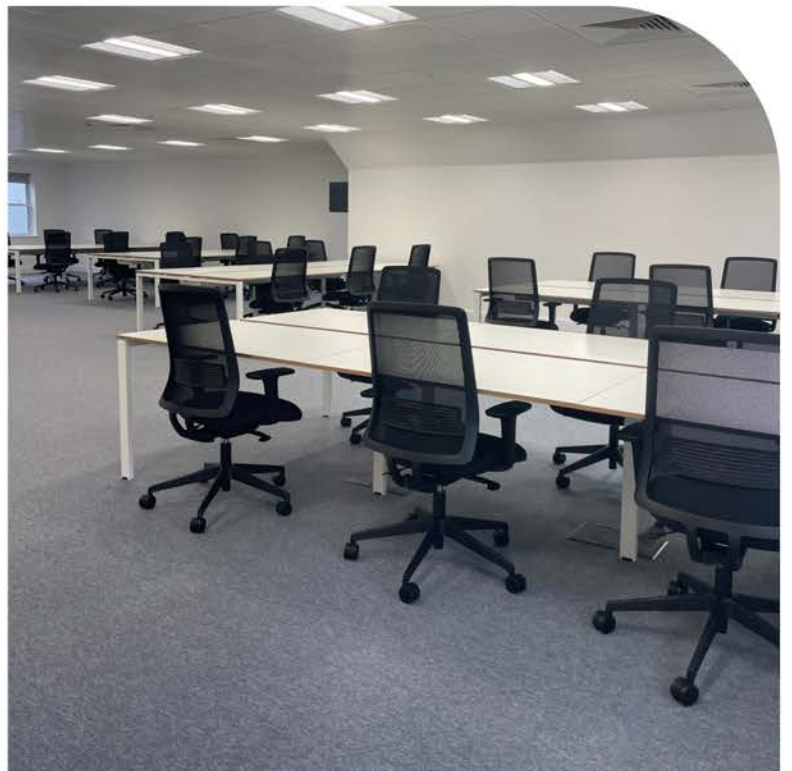

**OSIMO** 

  
**insieme**  
TOGETHER

The Osimo Bench platform has been designed to use the minimum amount of components possible. The system utilises an innovative leg-to-rail connection to create a stable product whilst providing a cost-effective solution for both desk and bench configurations. The Osimo platform uses a single cross rail on the desk version, and twin cross rails on the bench version, resulting in a universal top drilling pattern across both options, and the intermediate leg frames will enable the construction of multi-person runs.

## TECHNICAL

The Osimo system ranges from 800 to 1800mm in width and the desk frames are either 600, 700 or 800mm deep. There is also an intermediate leg to allow the creation of inline runs. A radial desk can be created by adding a return beam, leg and associated parts, allowing returns of 1200 -1800.

The back-to-back bench frames are 1200, 1400, or 1600mm deep, and with a universal intermediate leg, multi-person layouts can be constructed. A range of cable trays are available to facilitate cable management, and d-end support brackets, infill panel brackets and modesty panel brackets are also in the range. All end legs are detailed to accept an infill panel or modesty panel bracket.