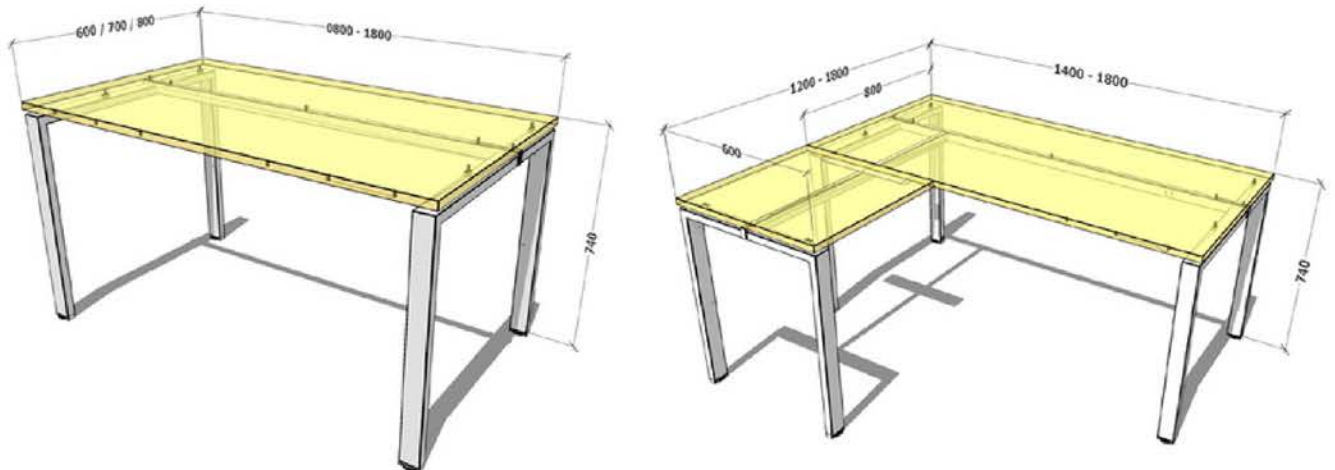

**OSIMO** 

  
**insieme**  
TOGETHER

The Osimo Bench platform has been designed to use the minimum amount of components possible. The system utilises an innovative leg-to-rail connection to create a stable product whilst providing a cost-effective solution for both desk and bench configurations. The Osimo platform uses a single cross rail on the desk version, and twin cross rails on the bench version, resulting in a universal top drilling pattern across both options, and the intermediate leg frames will enable the construction of multi-person runs.

## TECHNICAL

The Osimo system ranges from 800 to 1800mm in width and the desk frames are either 600, 700 or 800mm deep. There is also an intermediate leg to allow the creation of inline runs. A radial desk can be created by adding a return beam, leg and associated parts, allowing returns of 1200 -1800.

The back-to-back bench frames are 1200, 1400, or 1600mm deep, and with a universal intermediate leg, multi-person layouts can be constructed. A range of cable trays are available to facilitate cable management, and d-end support brackets, infill panel brackets and modesty panel brackets are also in the range. All end legs are detailed to accept an infill panel or modesty panel bracket.