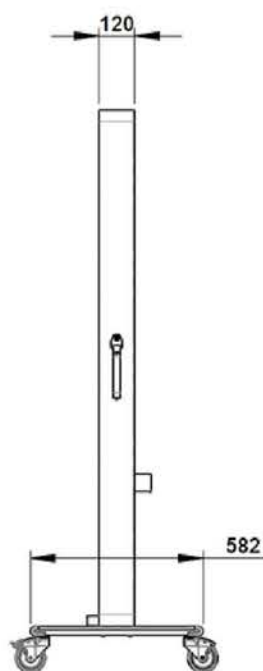

# DISCO

For the media panel feature of the Disco Wall, the power lead neatly wraps up at the bottom for easy mobility. This means you can move it around your office without worrying about tripping over cords when utilizing only the whiteboard side.