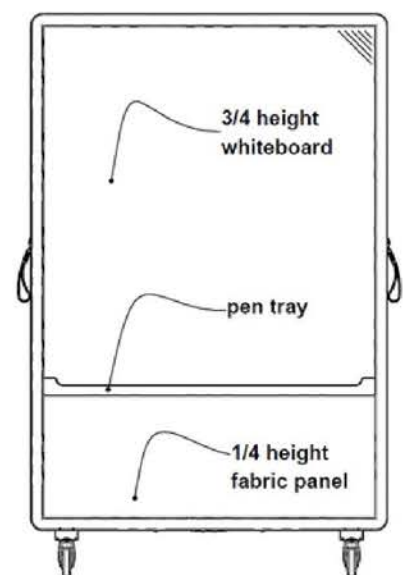

With its sleek and modern design, the Disco Wall can be customized to include a range of elements, including shelves, planters, storage, whiteboards, coats rail, and media panels.

# DISCO

For the media panel feature of the Disco Wall, the power lead neatly wraps up at the bottom for easy mobility. This means you can move it around your office without worrying about tripping over cords when utilizing only the whiteboard side.