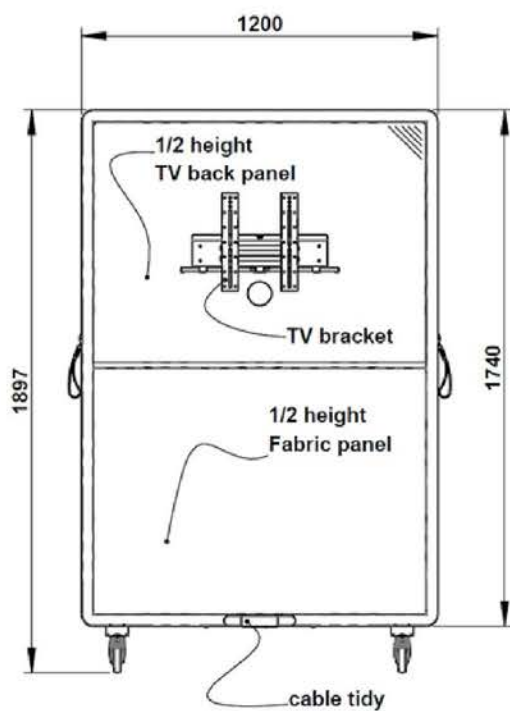

# DISCO

For the media panel feature of the Disco Wall, the power lead neatly wraps up at the bottom for easy mobility. This means you can move it around your office without worrying about tripping over cords when utilizing only the whiteboard side.