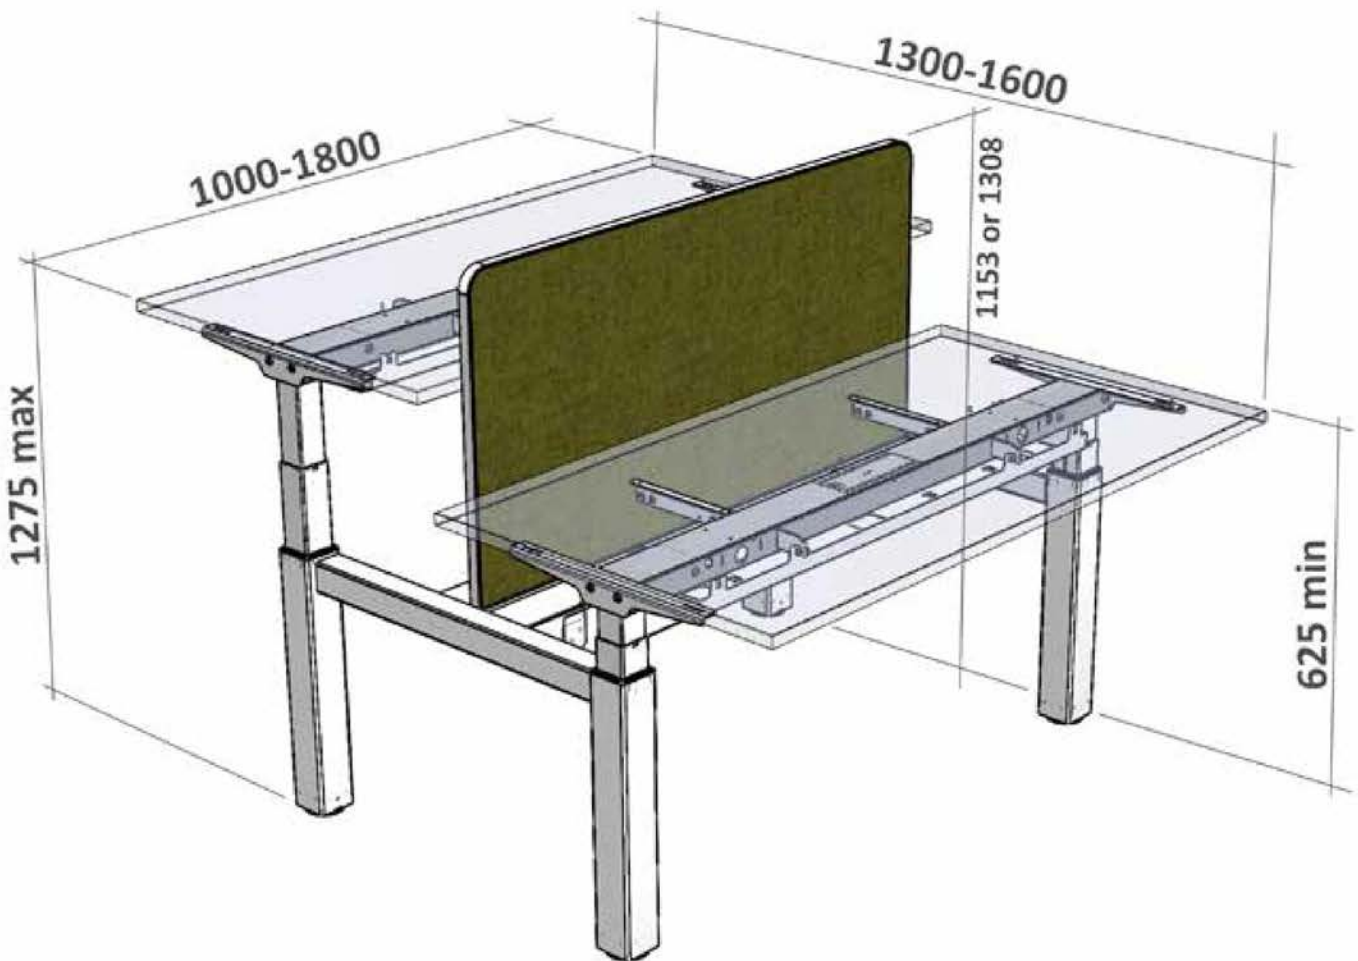

# GIO

---

Discover a new way to work that puts your well-being first. Our Gio Height-Adjustable Desks are more than just furniture; they're a statement of your commitment to a healthier lifestyle. Say goodbye to the discomfort of sitting for extended periods and embrace the freedom of effortless height adjustment. Whether you're tackling a project, attending virtual meetings, or simply need a change of pace, Gio desks enable you to seamlessly switch between sitting and standing with a touch of a button. This dynamic movement keeps your muscles engaged, blood flowing, and mind focused. Unlock your full potential by revolutionizing your workspace ergonomics.

Imagine a workday where you're not confined to a static position. Gio Height-Adjustable Desks empower you to alternate between sitting and standing, invigorating your body and mind. Studies show that varying your posture can enhance focus, creativity, and overall vitality. Experience the difference as you effortlessly transition between tasks, enjoying improved concentration and energy levels. The ability to stand up when inspiration strikes or sit down for a concentrated session means you're in control of your work environment like never before. Elevate your productivity and feel the positive impact on your well-being with Gio.

Gio offers a range of colors and sizes, ensuring there's a perfect fit for your unique space and style. With customizable options, you're not just purchasing a desk; you're investing in a tailored work experience. Choose a color that complements your office decor and a size that suits your workflow. Our height-adjustable desks are designed to adapt to your needs, promoting optimal alignment and reducing strain on your body. Whether you have a cozy home office or a bustling corporate environment, Gio desks seamlessly integrate into your workspace, making every moment of your workday count.