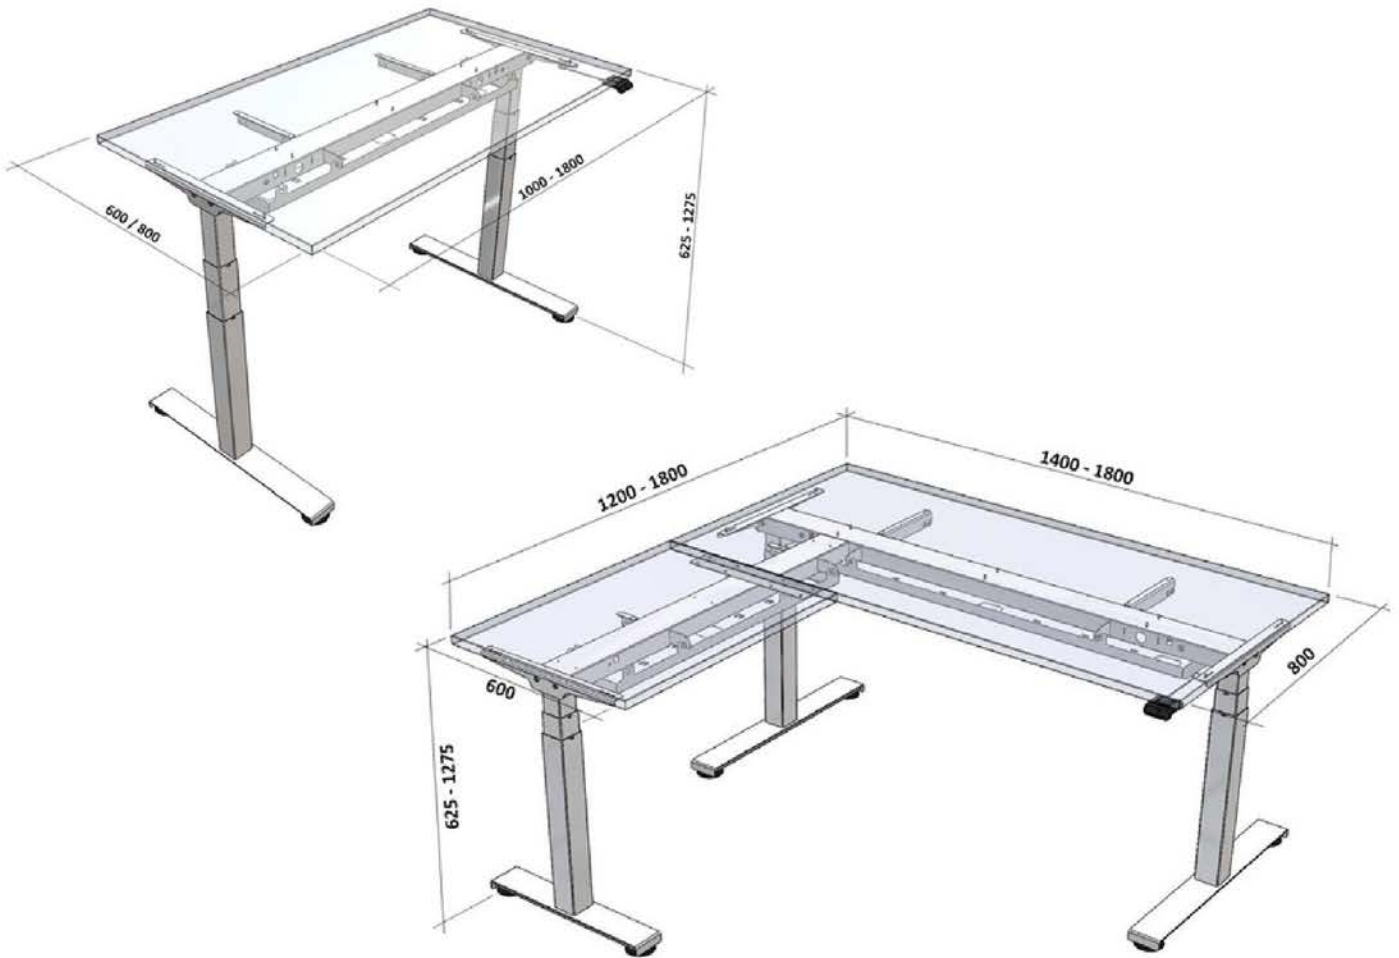

GIO

Whether you're in need of a single desk or a bank of workstations, our versatile Gio range seamlessly blends with our other static desk collections in terms of finish. Maintain consistency across your workplace with matching aesthetics that exude professionalism and cohesion. For individual desks, we offer the option to add castors to the feet, allowing flexibility within a space. Additionally, our back-to-back desks come with single-piece tops, transforming into sit/stand meeting tables, enhancing collaboration and adaptability. The future is flexible, adapting to your ever-changing spaces and fast-paced business growth.